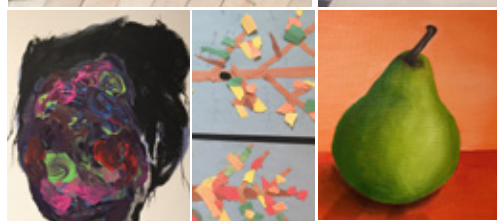

The  
*Vibrant*  
Palette

2016 STUDENT ART EXHIBIT  
November 12 – December 30 2016

The Vibrant Palette Art Exhibit is our opportunity to support schools, parents and children in their pursuit of the arts.