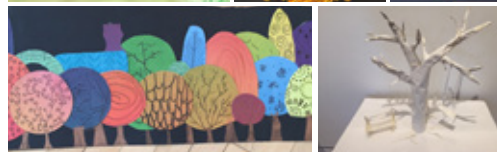

The  
*Vibrant*  
Palette

2016 STUDENT ART EXHIBIT  
November 12 – December 30 2016

The Vibrant Palette Art Exhibit is our opportunity to support schools, parents and children in their pursuit of the arts.